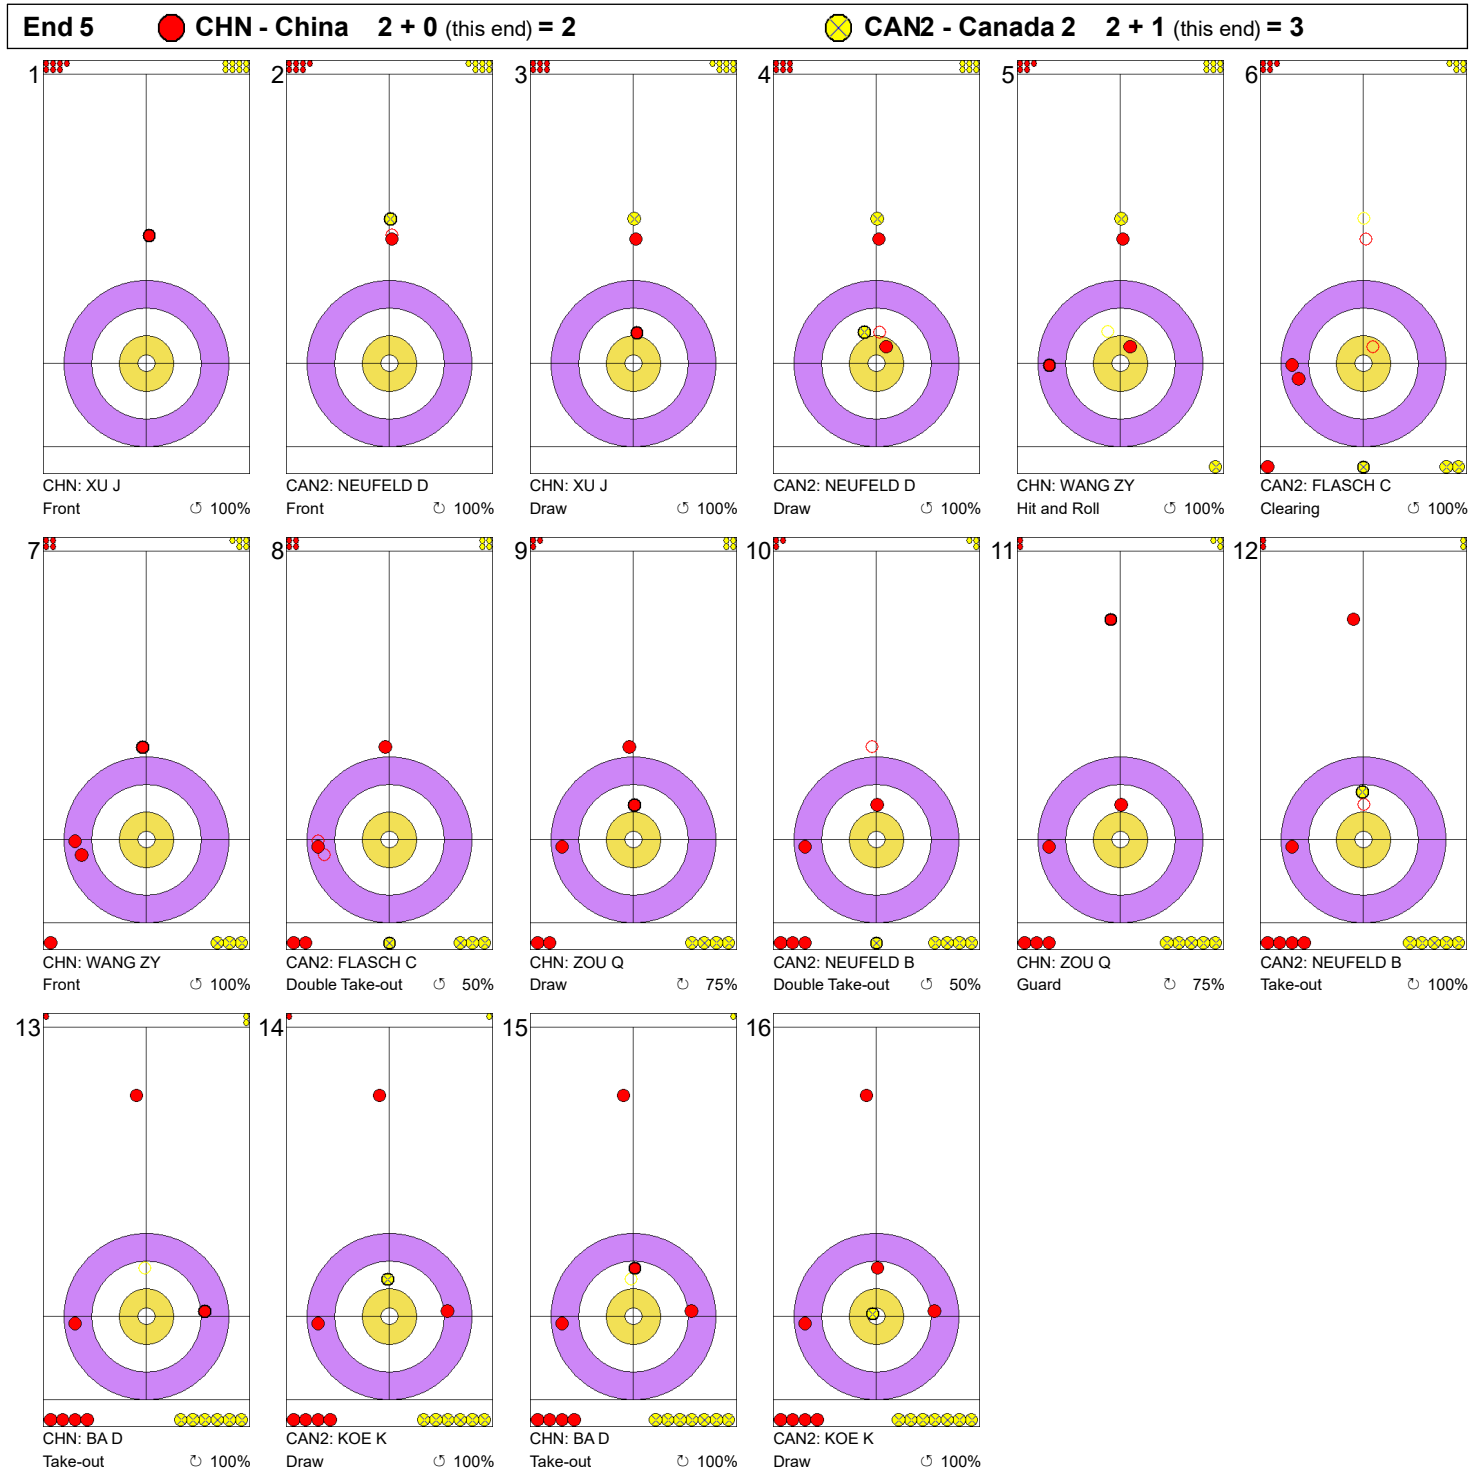

Game - Shot by Shot

Legend:
 Clockwise
  Counter-clockwise
 - Not considered

Game - Shot by Shot

Legend:
 ↻ Clockwise ↺ Counter-clockwise - Not considered

Game - Shot by Shot

Legend:
 ↻ Clockwise ↺ Counter-clockwise - Not considered

Game - Shot by Shot

Legend:
↻ Clockwise ↺ Counter-clockwise - Not considered

Game - Shot by Shot

Legend:
 ⌚ Clockwise ⌚ Counter-clockwise - Not considered

Game - Shot by Shot

Legend:
 Clockwise
  Counter-clockwise
 - Not considered

Game - Shot by Shot