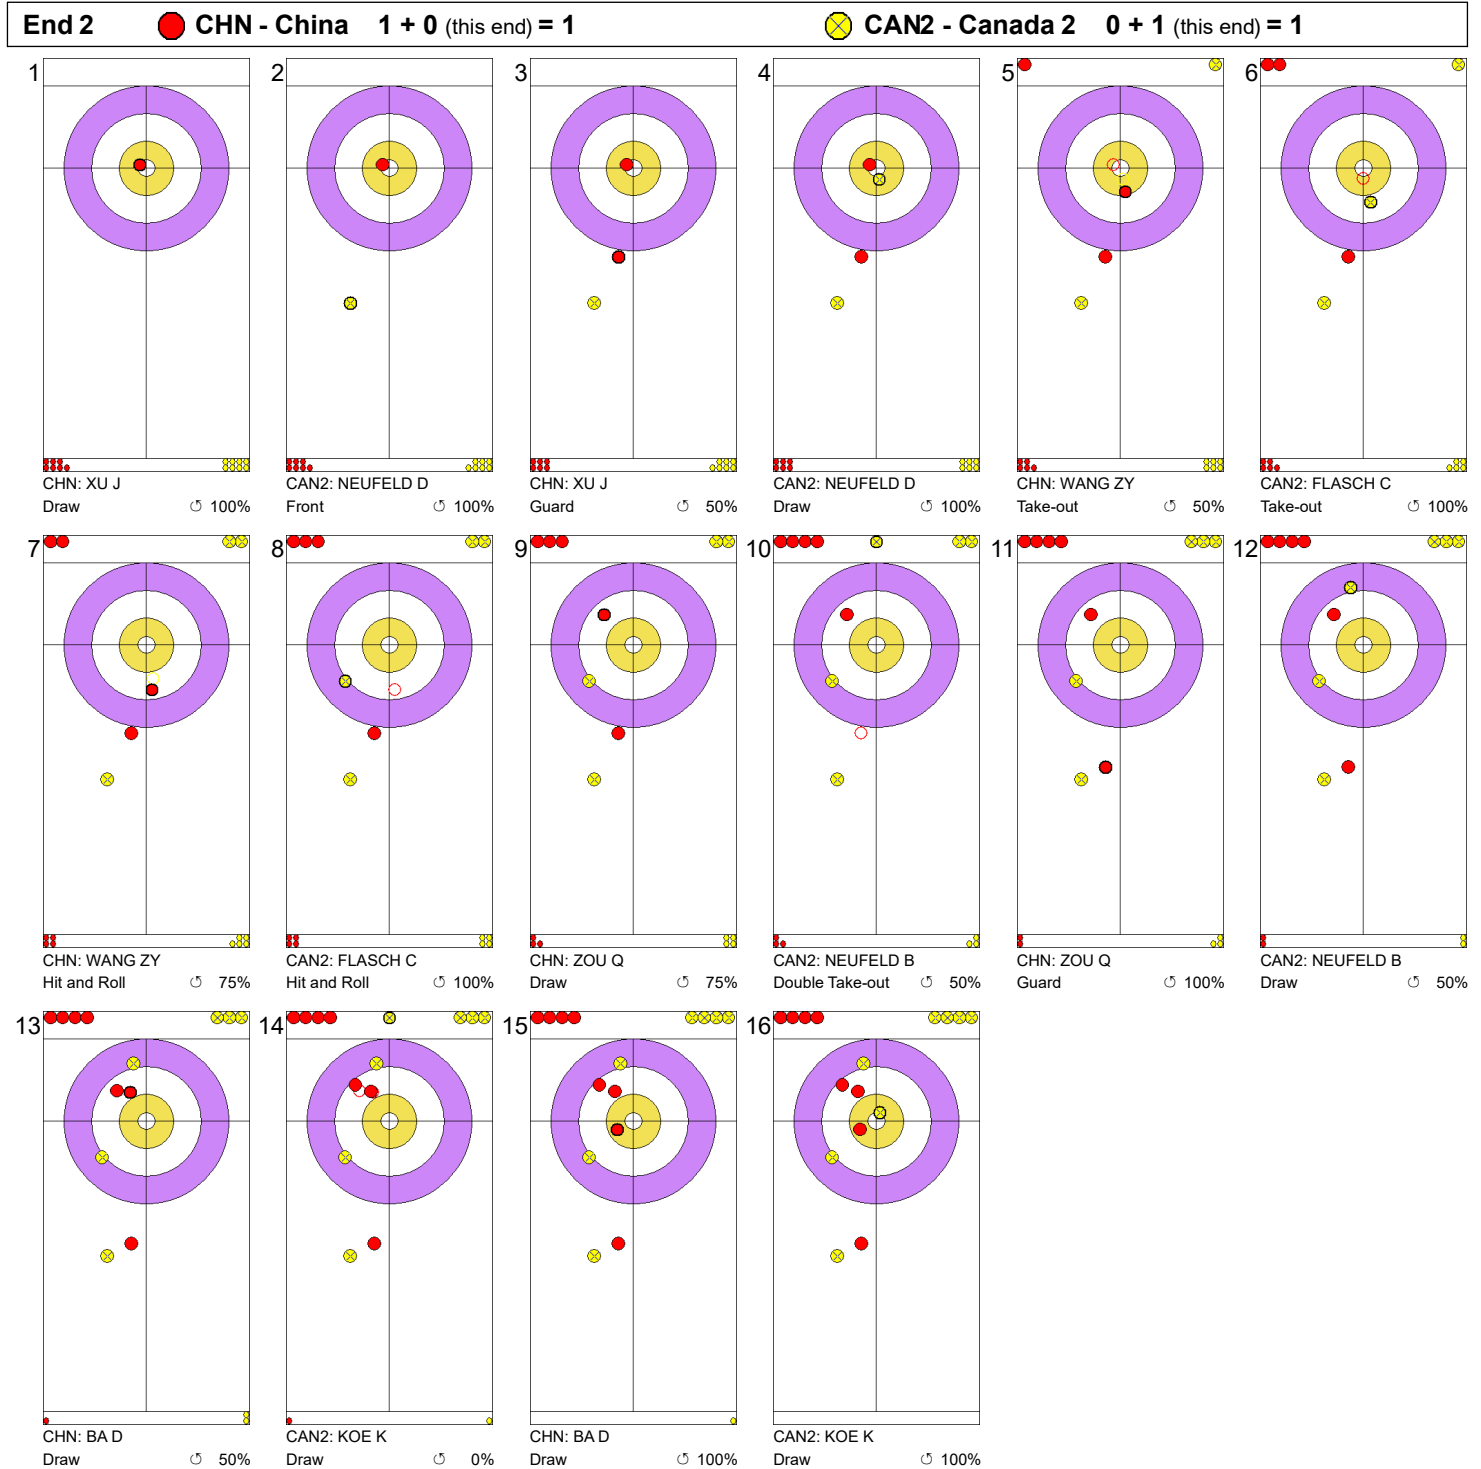

Game - Shot by Shot

Legend:
 Clockwise
  Counter-clockwise
 - Not considered

Game - Shot by Shot

Legend:
 ↻ Clockwise ↺ Counter-clockwise - Not considered

Game - Shot by Shot

Legend:
 ↻ Clockwise ↺ Counter-clockwise - Not considered

Game - Shot by Shot

Legend:
↻ Clockwise ↺ Counter-clockwise - Not considered

Game - Shot by Shot

Legend:
 ⌚ Clockwise ⌚ Counter-clockwise - Not considered

Game - Shot by Shot

Legend:
 Clockwise
  Counter-clockwise
 - Not considered

Game - Shot by Shot