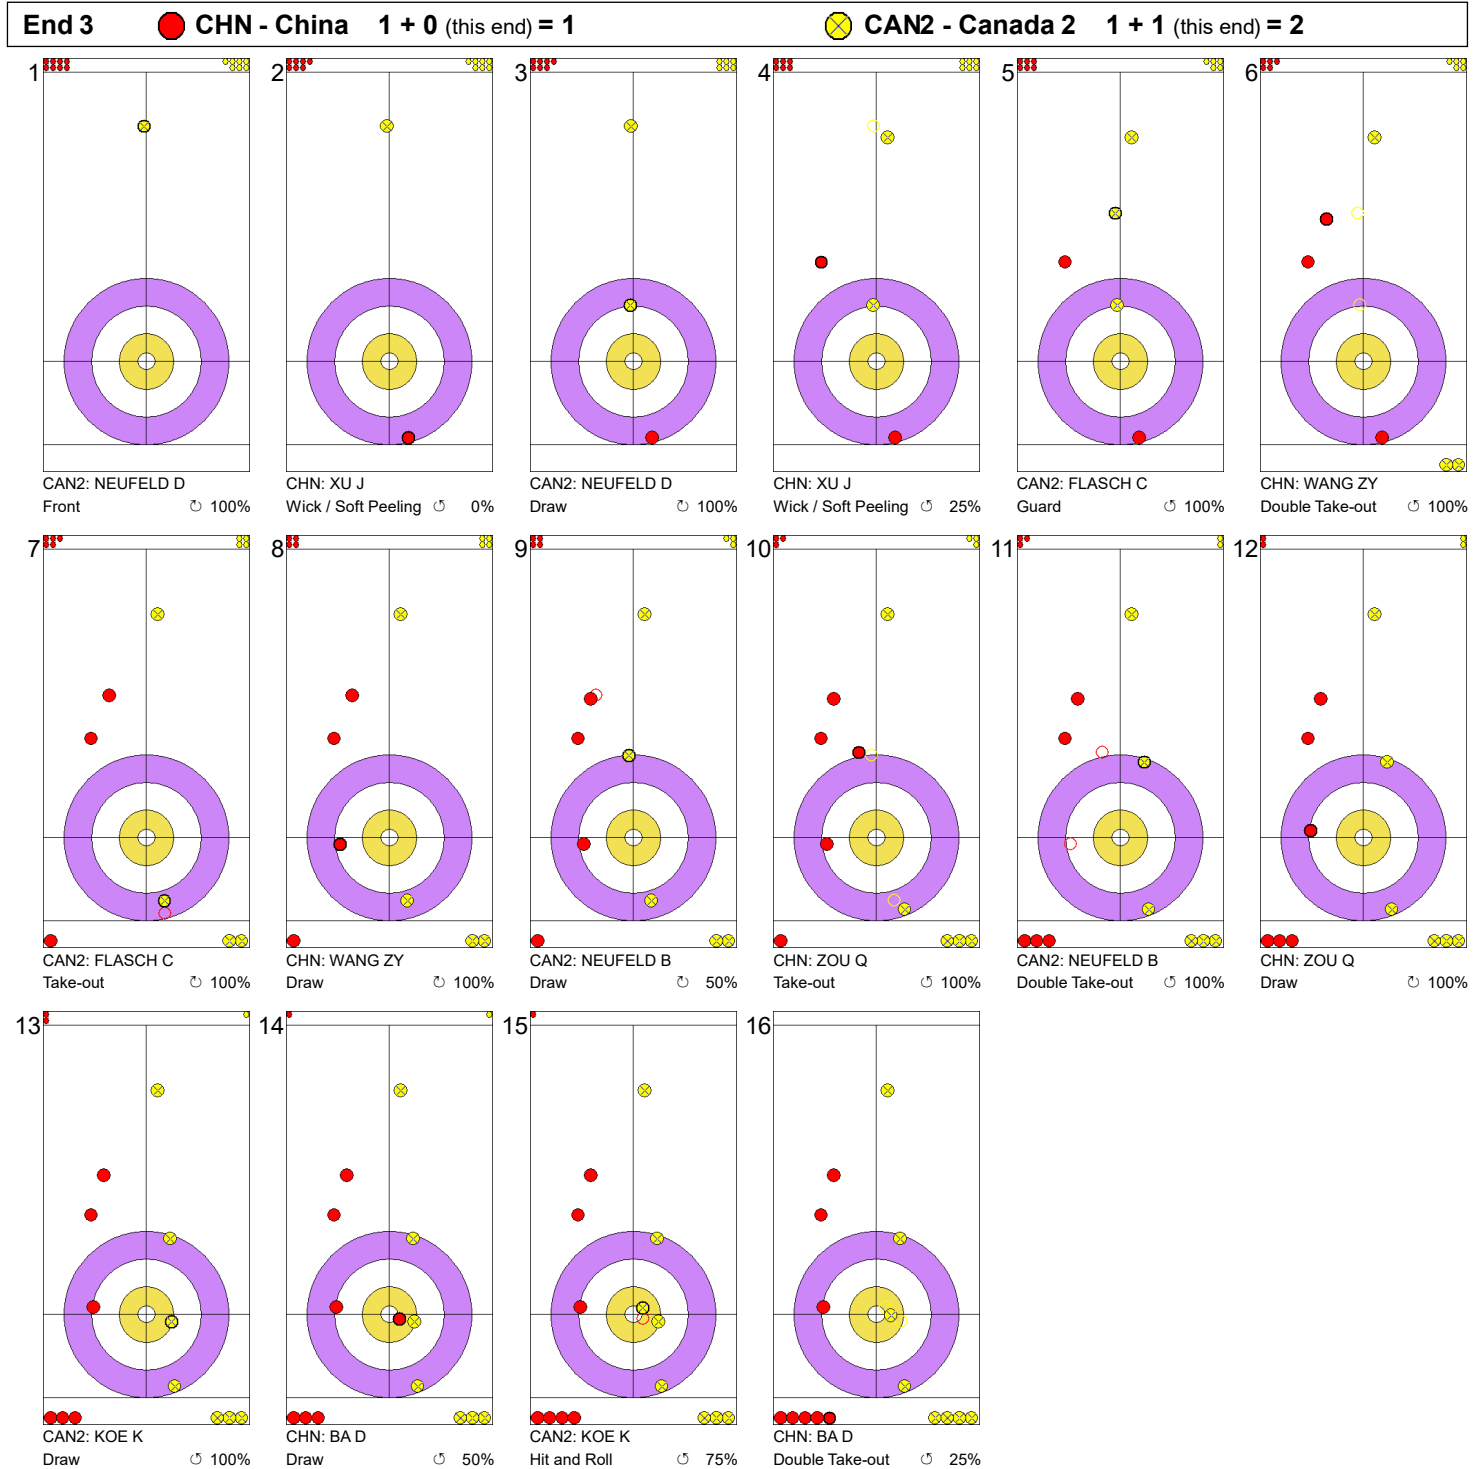

Game - Shot by Shot

Legend:
 Clockwise
  Counter-clockwise
 - Not considered

Game - Shot by Shot

Legend:
 ↻ Clockwise ↺ Counter-clockwise - Not considered

Game - Shot by Shot

Legend:
 ↻ Clockwise ↺ Counter-clockwise - Not considered

Game - Shot by Shot

Legend:
↻ Clockwise ↺ Counter-clockwise - Not considered

Game - Shot by Shot

Legend:
 ⌚ Clockwise ⌚ Counter-clockwise - Not considered

Game - Shot by Shot

Legend:
 Clockwise
  Counter-clockwise
 - Not considered

Game - Shot by Shot