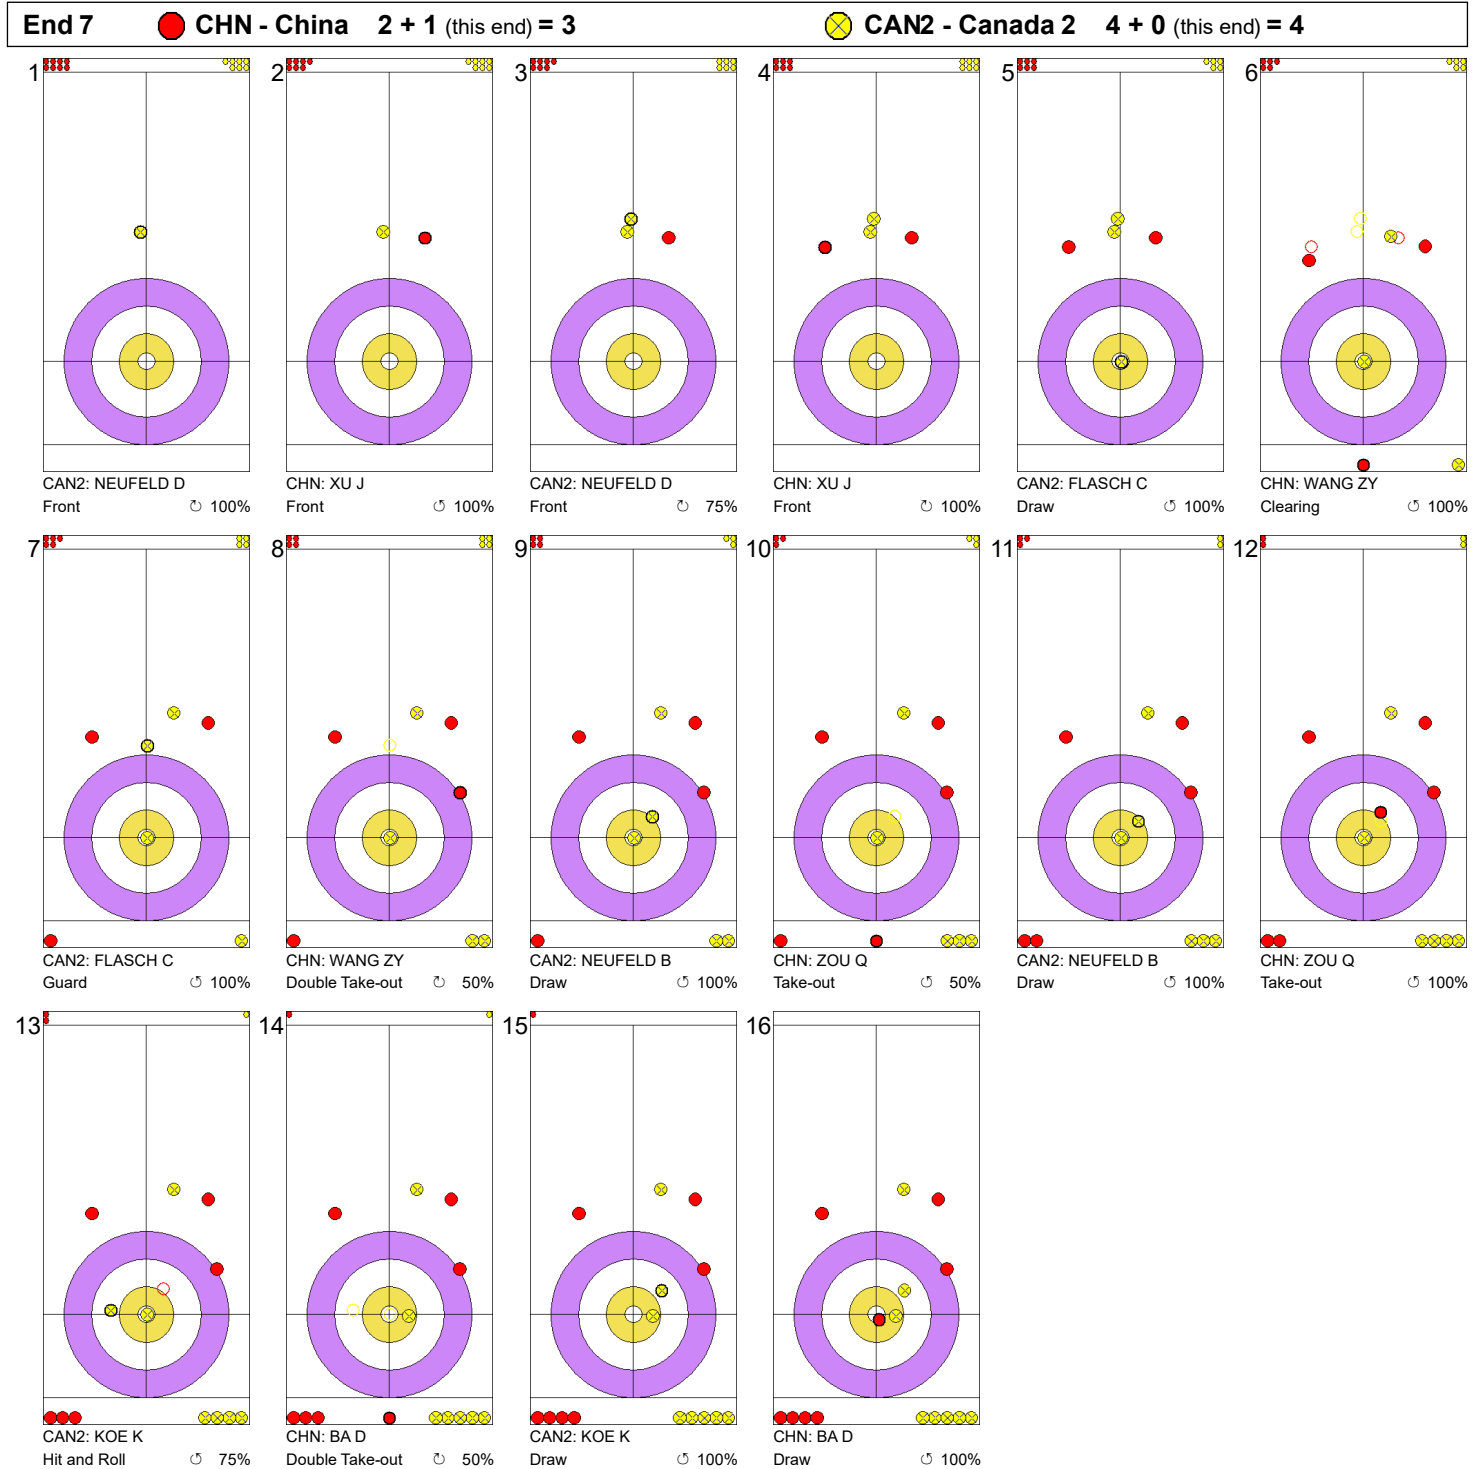

Game - Shot by Shot

Legend:
 Clockwise
  Counter-clockwise
 - Not considered

Game - Shot by Shot

Legend:
 ↻ Clockwise ↺ Counter-clockwise - Not considered

Game - Shot by Shot

Legend:
 ↻ Clockwise ↺ Counter-clockwise - Not considered

Game - Shot by Shot

Legend:
↻ Clockwise ↺ Counter-clockwise - Not considered

Game - Shot by Shot

Legend:
 ⌚ Clockwise ⌚ Counter-clockwise - Not considered

Game - Shot by Shot

Legend:
 Clockwise
  Counter-clockwise
 - Not considered

Game - Shot by Shot