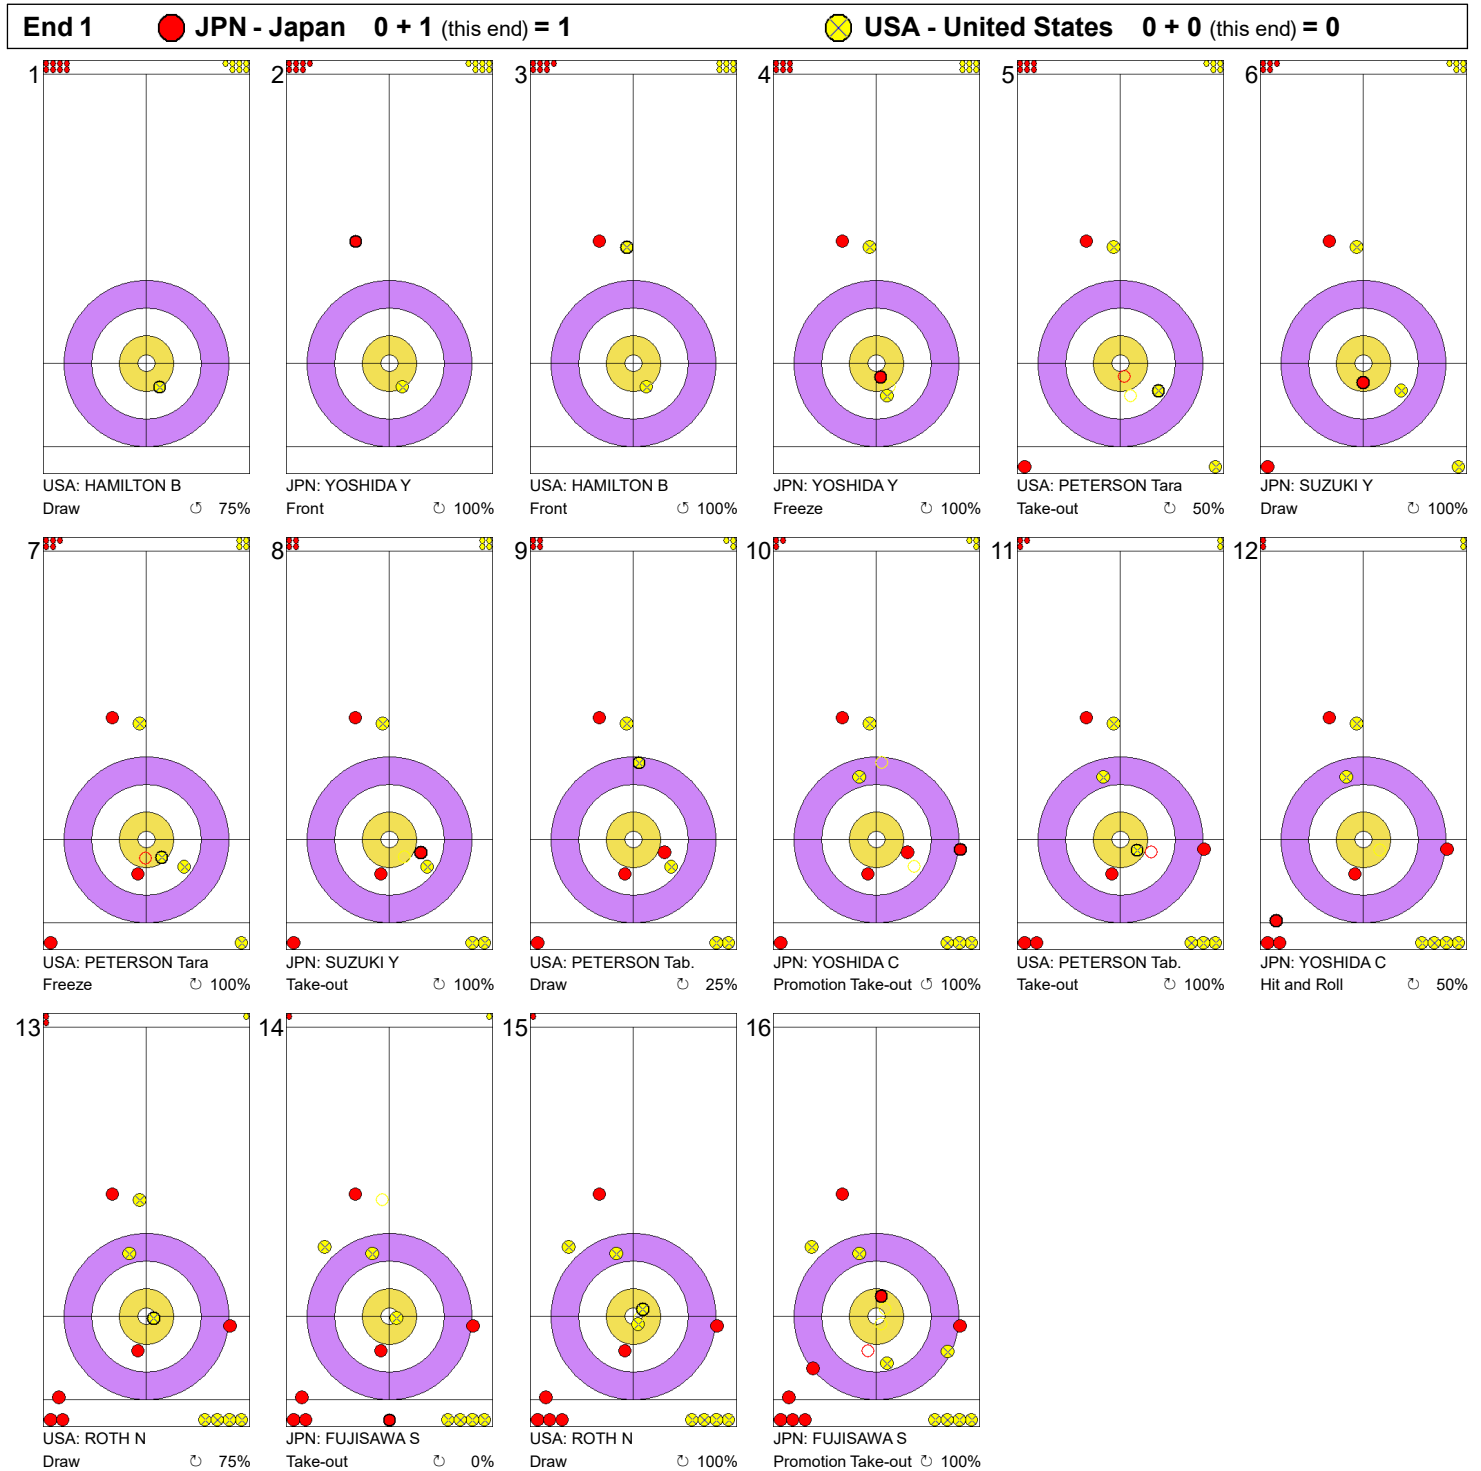

Game - Shot by Shot

Legend:
 ↻ Clockwise ↺ Counter-clockwise - Not considered

Game - Shot by Shot

Legend:
 Clockwise
  Counter-clockwise
 - Not considered

Game - Shot by Shot

Legend:
 ⌚ Clockwise ⌚ Counter-clockwise - Not considered

Game - Shot by Shot

Legend:
 ↻ Clockwise ↺ Counter-clockwise - Not considered

Game - Shot by Shot

Legend:
 ⤵ Clockwise ⤴ Counter-clockwise - Not considered