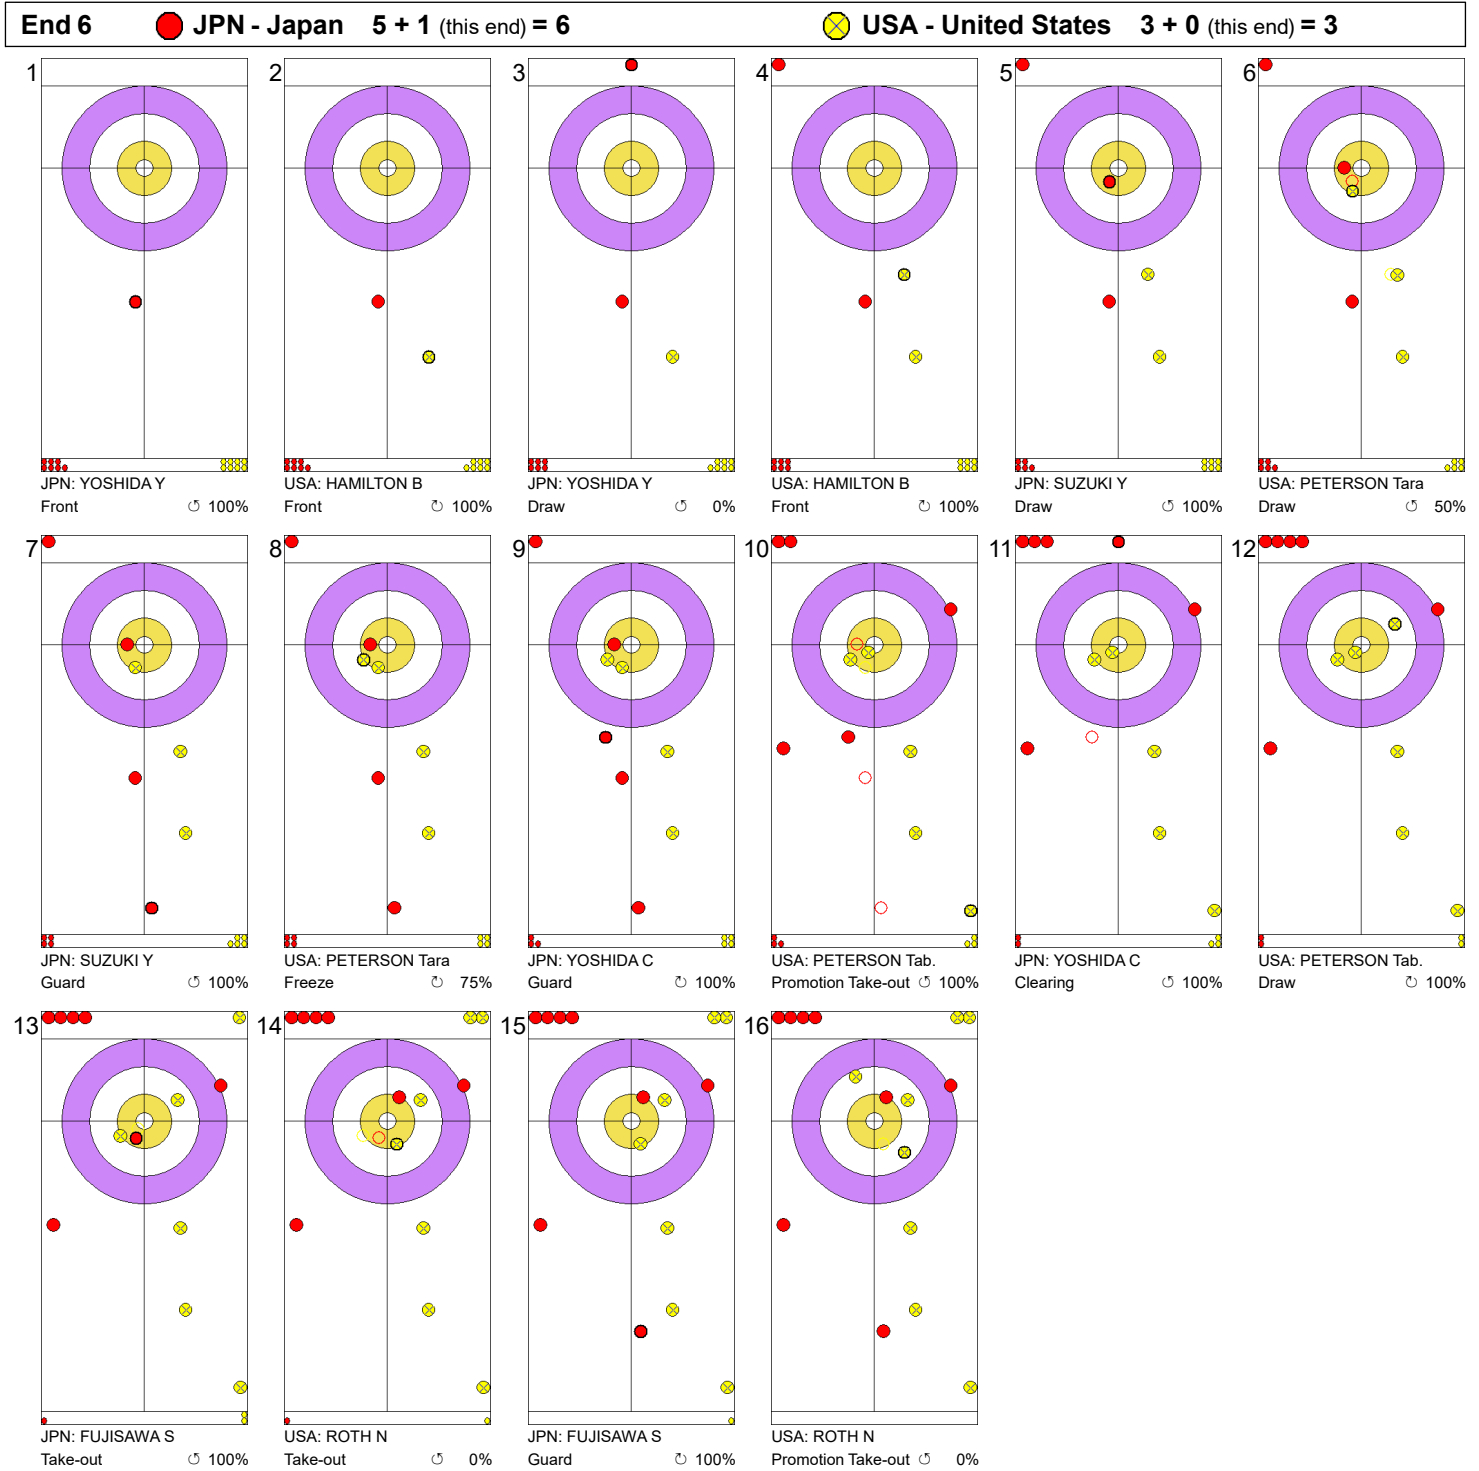

Game - Shot by Shot

Legend:
 ↻ Clockwise ↺ Counter-clockwise - Not considered

Game - Shot by Shot

Legend:
 Clockwise
  Counter-clockwise
 - Not considered

Game - Shot by Shot

Legend:
 ⌚ Clockwise ⌚ Counter-clockwise - Not considered

Game - Shot by Shot

Legend:
 ↻ Clockwise ↺ Counter-clockwise - Not considered

Game - Shot by Shot

Legend:
 ⤵ Clockwise ⤴ Counter-clockwise - Not considered