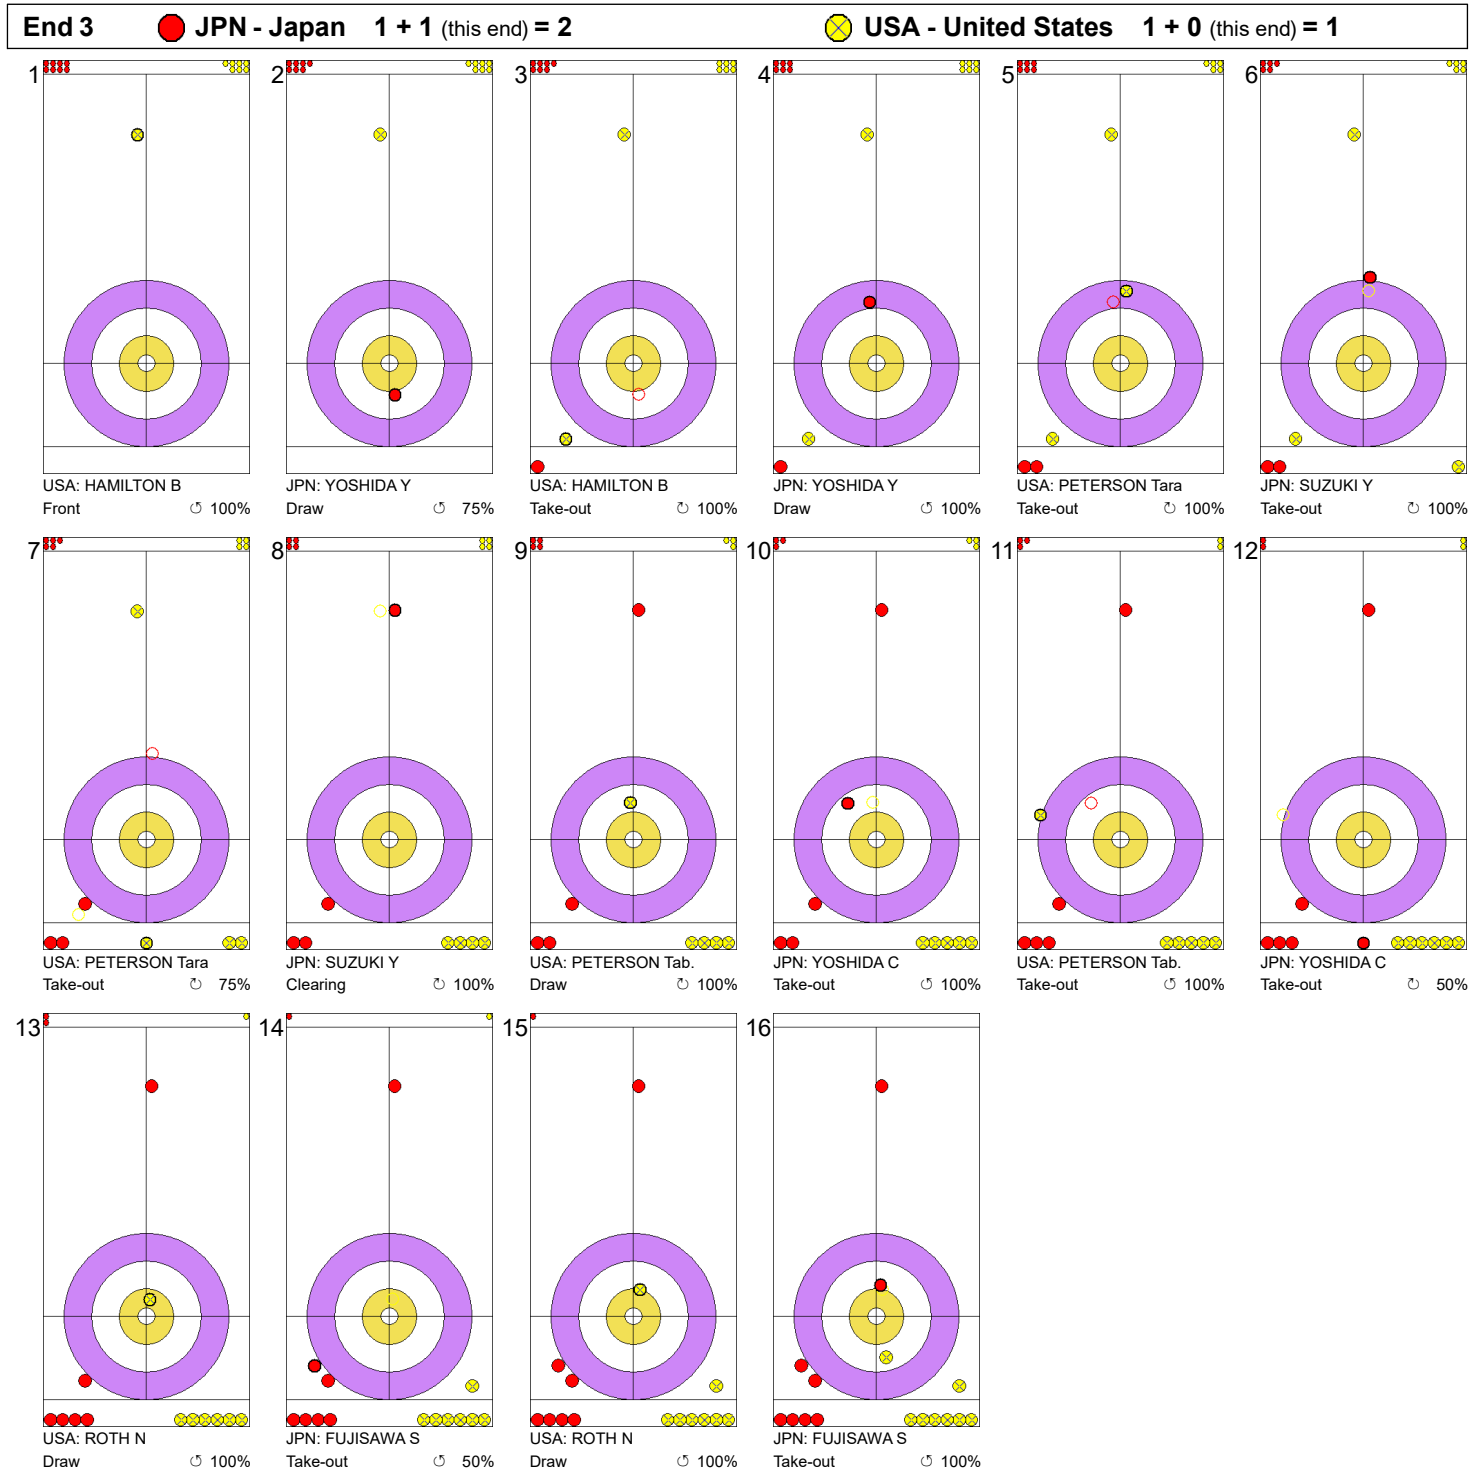

Game - Shot by Shot

Legend:
 ↻ Clockwise ↺ Counter-clockwise - Not considered

Game - Shot by Shot

Legend:
 Clockwise
  Counter-clockwise
 - Not considered

Game - Shot by Shot

Legend:
 ⌚ Clockwise ⌚ Counter-clockwise - Not considered

Game - Shot by Shot

Legend:
 ↻ Clockwise ↺ Counter-clockwise - Not considered

Game - Shot by Shot

Legend:
 ⤵ Clockwise ⤴ Counter-clockwise - Not considered