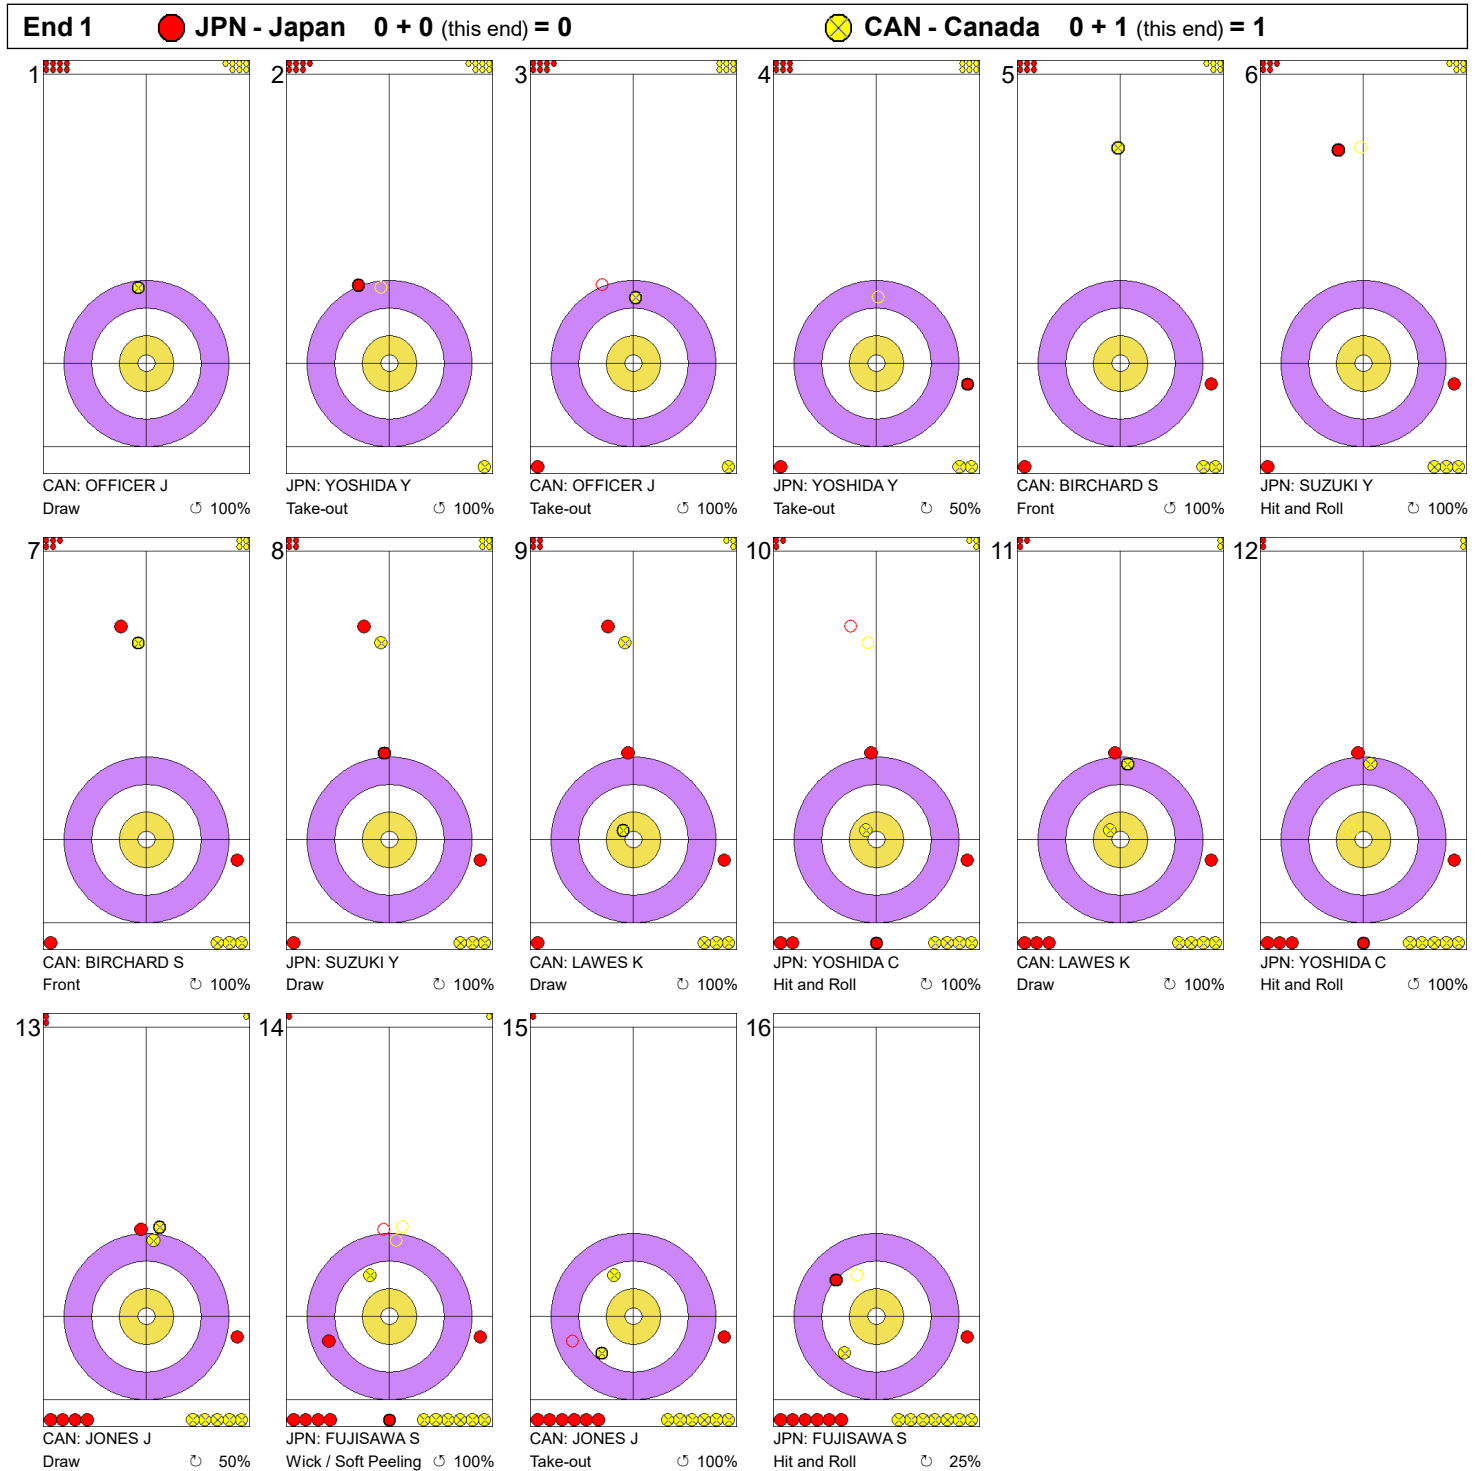

Game - Shot by Shot

**Legend:**  
 Clockwise     
  Counter-clockwise     
 - Not considered

Game - Shot by Shot

**Legend:**  
 ↻ Clockwise      ↺ Counter-clockwise      - Not considered

Game - Shot by Shot

**Legend:**  
 Clockwise     
  Counter-clockwise     
 - Not considered

Game - Shot by Shot

**Legend:**  
 ↻ Clockwise      ↺ Counter-clockwise      - Not considered

Game - Shot by Shot

**Legend:**  
 ↻ Clockwise      ↺ Counter-clockwise      - Not considered

Game - Shot by Shot

**Legend:**  
 ↻ Clockwise      ↺ Counter-clockwise      - Not considered

Game - Shot by Shot

**Legend:**  
 ↻ Clockwise      ↺ Counter-clockwise      - Not considered

Game - Shot by Shot

**Legend:**  
 ↻ Clockwise      ↺ Counter-clockwise      - Not considered

Game - Shot by Shot

End 9 ● JPN - Japan 6 + 0 (this end) = 6 ⊗ CAN - Canada 6 + 1 (this end) = 7

**Legend:**  
↻ Clockwise      ↺ Counter-clockwise      - Not considered