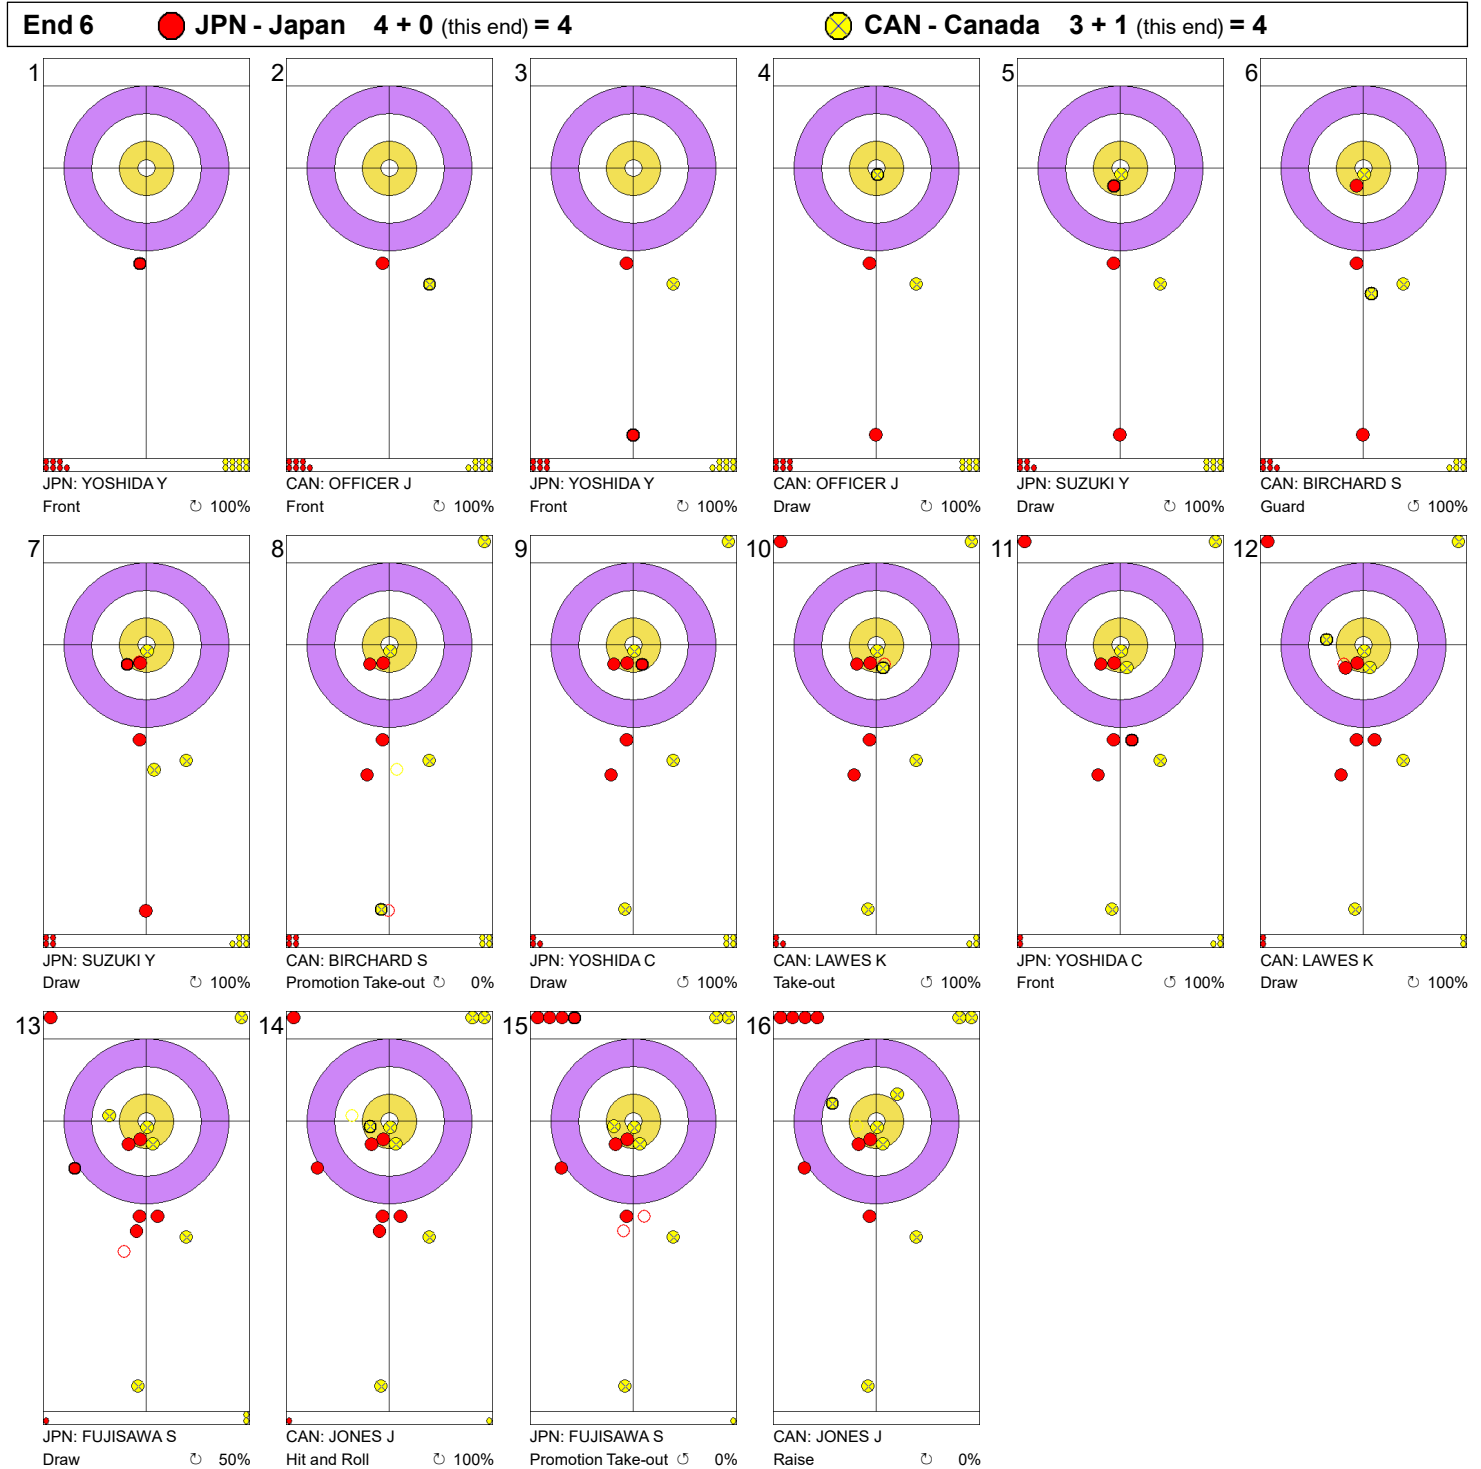

Game - Shot by Shot

**Legend:**  
 Clockwise     
  Counter-clockwise     
 - Not considered

Game - Shot by Shot

**Legend:**  
 ↻ Clockwise      ↺ Counter-clockwise      - Not considered

Game - Shot by Shot

**Legend:**  
 Clockwise     
  Counter-clockwise     
 - Not considered

Game - Shot by Shot

**Legend:**  
 ↻ Clockwise      ↺ Counter-clockwise      - Not considered

Game - Shot by Shot

**Legend:**  
 ↻ Clockwise      ↺ Counter-clockwise      - Not considered

Game - Shot by Shot

**Legend:**  
 ↻ Clockwise      ↺ Counter-clockwise      - Not considered

Game - Shot by Shot

**Legend:**  
 ↻ Clockwise      ↺ Counter-clockwise      - Not considered

Game - Shot by Shot

**Legend:**  
 ↻ Clockwise      ↺ Counter-clockwise      - Not considered

Game - Shot by Shot

End 9 ● JPN - Japan 6 + 0 (this end) = 6 ⊗ CAN - Canada 6 + 1 (this end) = 7

**Legend:**  
↻ Clockwise      ↺ Counter-clockwise      - Not considered