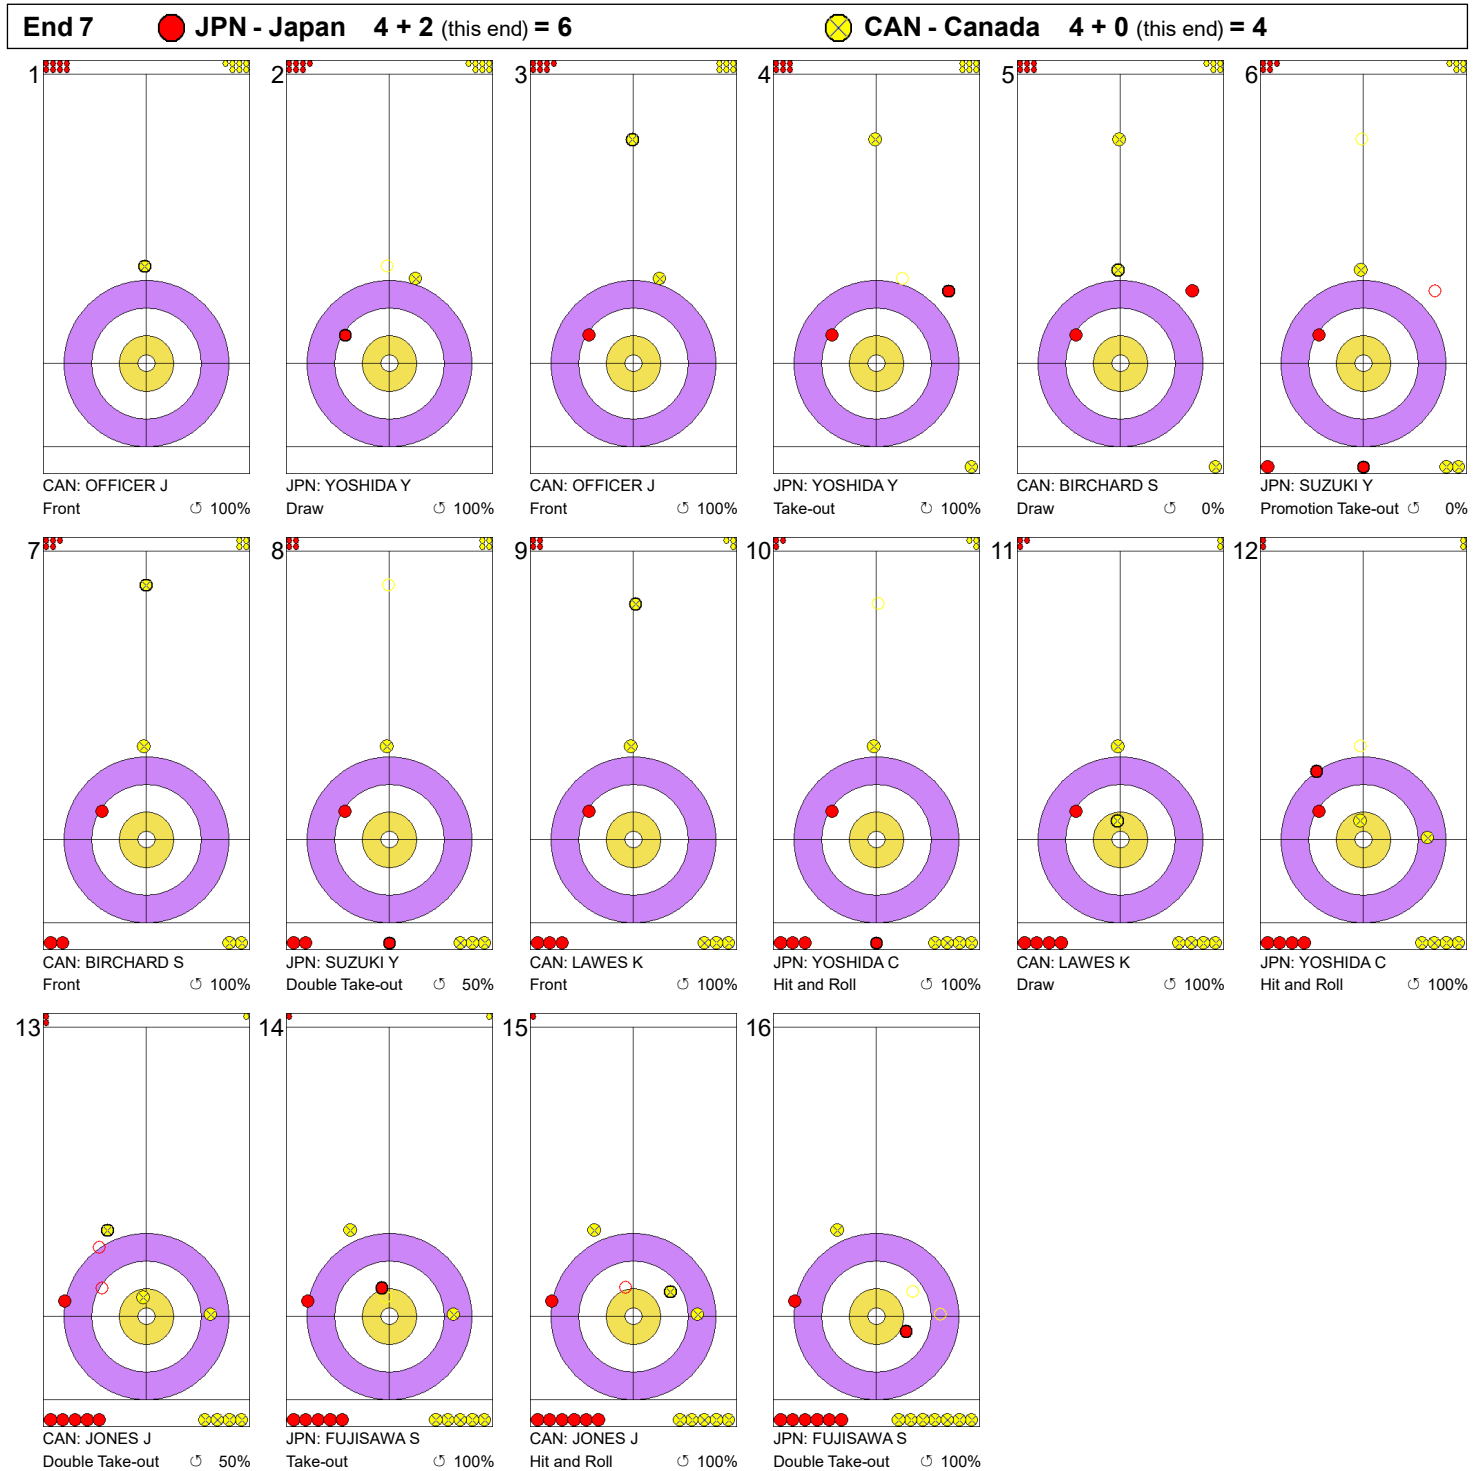

Game - Shot by Shot

**Legend:**  
 Clockwise     
  Counter-clockwise     
 - Not considered

Game - Shot by Shot

**Legend:**  
 ↻ Clockwise      ↺ Counter-clockwise      - Not considered

Game - Shot by Shot

**Legend:**  
 Clockwise     
  Counter-clockwise     
 - Not considered

Game - Shot by Shot

**Legend:**  
 ↻ Clockwise      ↺ Counter-clockwise      - Not considered

Game - Shot by Shot

**Legend:**  
 ↻ Clockwise      ↺ Counter-clockwise      - Not considered

Game - Shot by Shot

**Legend:**  
 ↻ Clockwise      ↺ Counter-clockwise      - Not considered

Game - Shot by Shot

**Legend:**  
 ↻ Clockwise      ↺ Counter-clockwise      - Not considered

Game - Shot by Shot

**Legend:**  
 ↻ Clockwise      ↺ Counter-clockwise      - Not considered

Game - Shot by Shot

End 9 ● JPN - Japan 6 + 0 (this end) = 6 ⊗ CAN - Canada 6 + 1 (this end) = 7

**Legend:**  
↻ Clockwise      ↺ Counter-clockwise      - Not considered