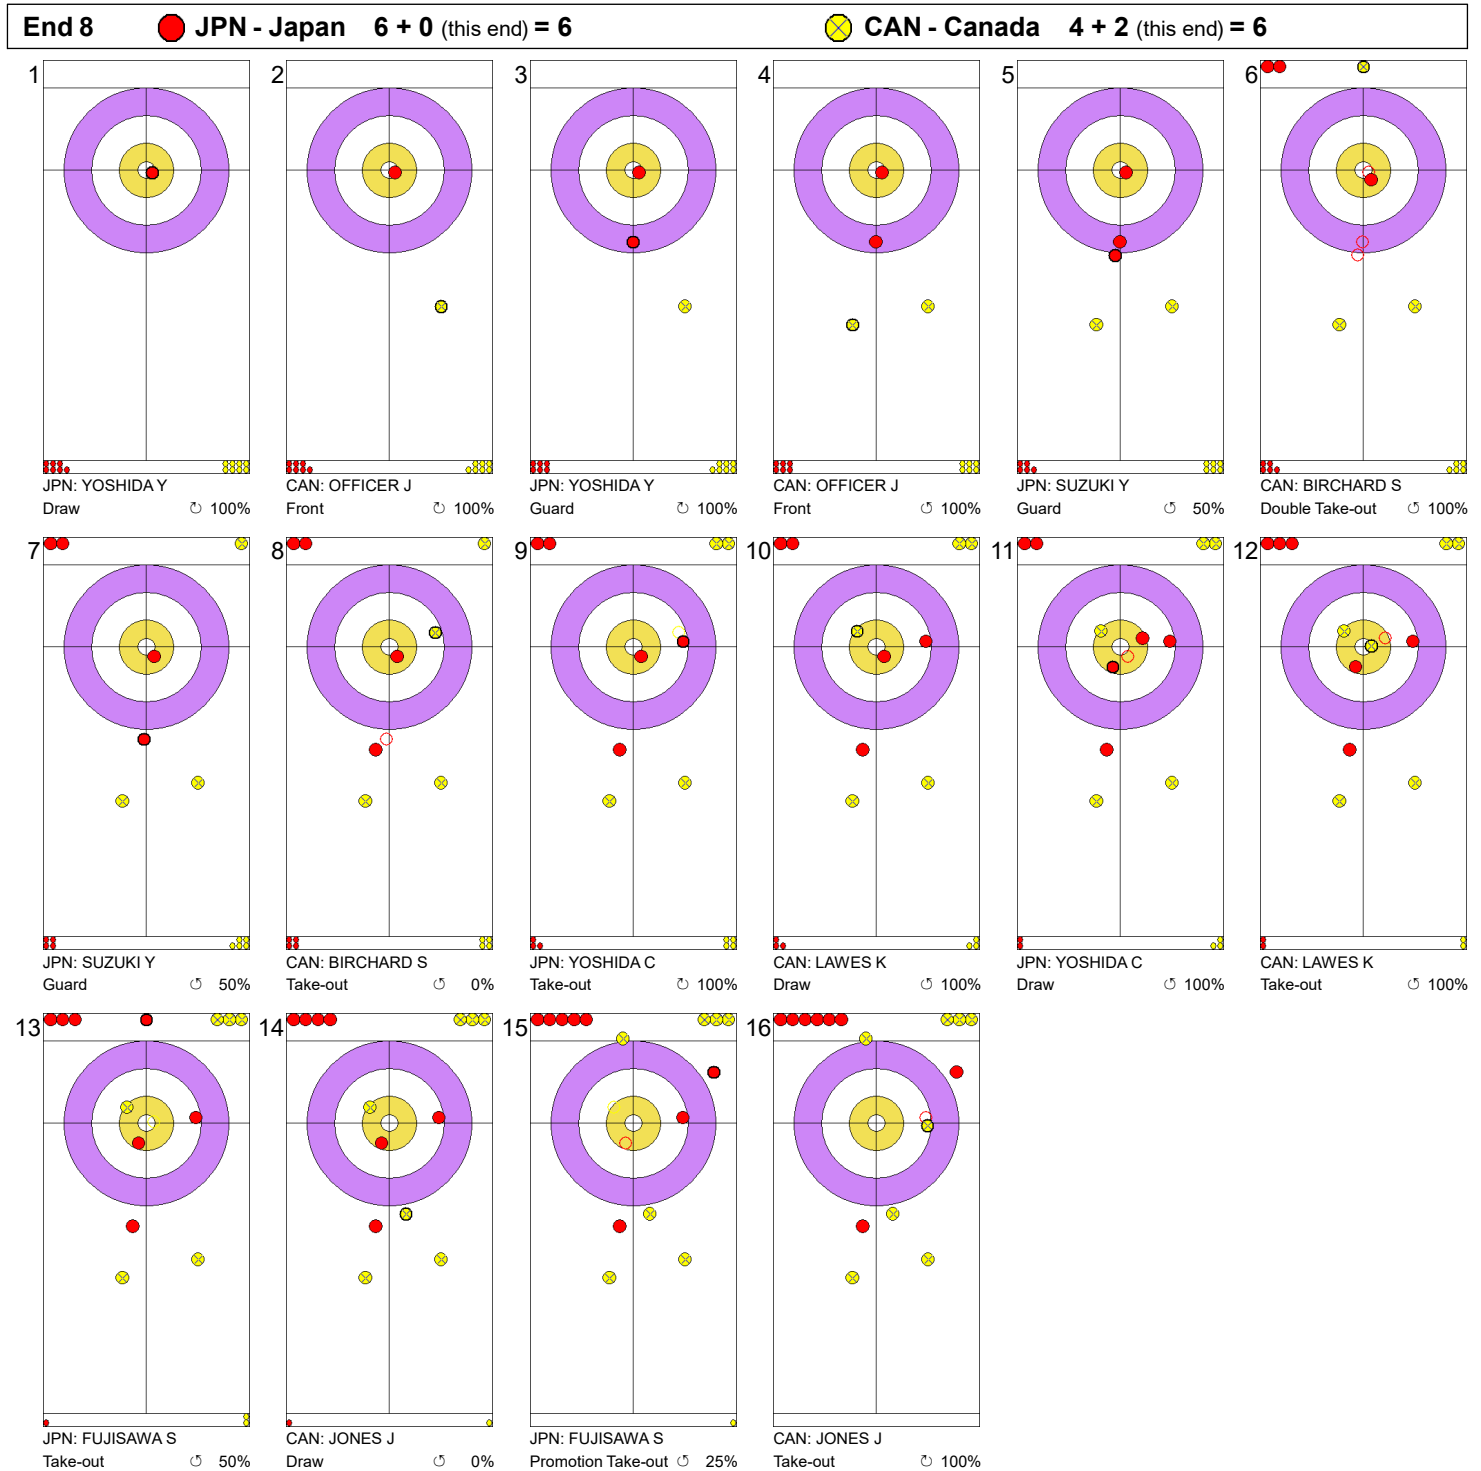

Game - Shot by Shot

**Legend:**  
 Clockwise     
  Counter-clockwise     
 - Not considered

Game - Shot by Shot

**Legend:**  
 ↻ Clockwise      ↺ Counter-clockwise      - Not considered

Game - Shot by Shot

**Legend:**  
 Clockwise     
  Counter-clockwise     
 - Not considered

Game - Shot by Shot

**Legend:**  
 ↻ Clockwise      ↺ Counter-clockwise      - Not considered

Game - Shot by Shot

**Legend:**  
 ↻ Clockwise      ↺ Counter-clockwise      - Not considered

Game - Shot by Shot

**Legend:**  
 ↻ Clockwise      ↺ Counter-clockwise      - Not considered

Game - Shot by Shot

**Legend:**  
 ↻ Clockwise      ↺ Counter-clockwise      - Not considered

Game - Shot by Shot

**Legend:**  
 ↻ Clockwise      ↺ Counter-clockwise      - Not considered

Game - Shot by Shot

End 9 ● JPN - Japan 6 + 0 (this end) = 6 ⊗ CAN - Canada 6 + 1 (this end) = 7

**Legend:**  
↻ Clockwise      ↺ Counter-clockwise      - Not considered