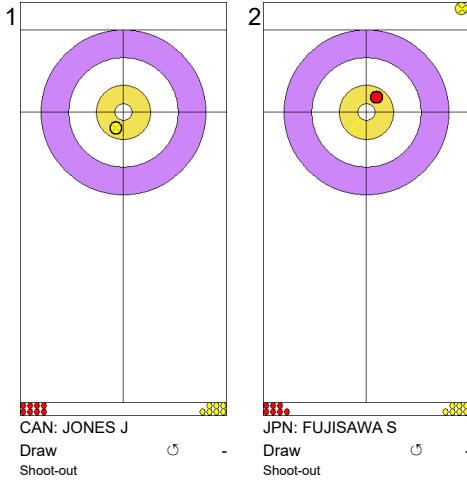

Game - Shot by Shot

**Legend:**  
 Clockwise     
  Counter-clockwise     
 - Not considered

Game - Shot by Shot

**Legend:**  
 ↻ Clockwise      ↺ Counter-clockwise      - Not considered

Game - Shot by Shot

**Legend:**  
 Clockwise     
  Counter-clockwise     
 - Not considered

Game - Shot by Shot

**Legend:**  
 ↻ Clockwise      ↺ Counter-clockwise      - Not considered

Game - Shot by Shot

**Legend:**  
 ↻ Clockwise      ↺ Counter-clockwise      - Not considered

Game - Shot by Shot

**Legend:**  
 ↻ Clockwise      ↺ Counter-clockwise      - Not considered

Game - Shot by Shot

**Legend:**  
 ↻ Clockwise      ↺ Counter-clockwise      - Not considered

Game - Shot by Shot

**Legend:**  
 ↻ Clockwise      ↺ Counter-clockwise      - Not considered

Game - Shot by Shot

End 9 ● JPN - Japan 6 + 0 (this end) = 6 ⊗ CAN - Canada 6 + 1 (this end) = 7

**Legend:**  
↻ Clockwise      ↺ Counter-clockwise      - Not considered