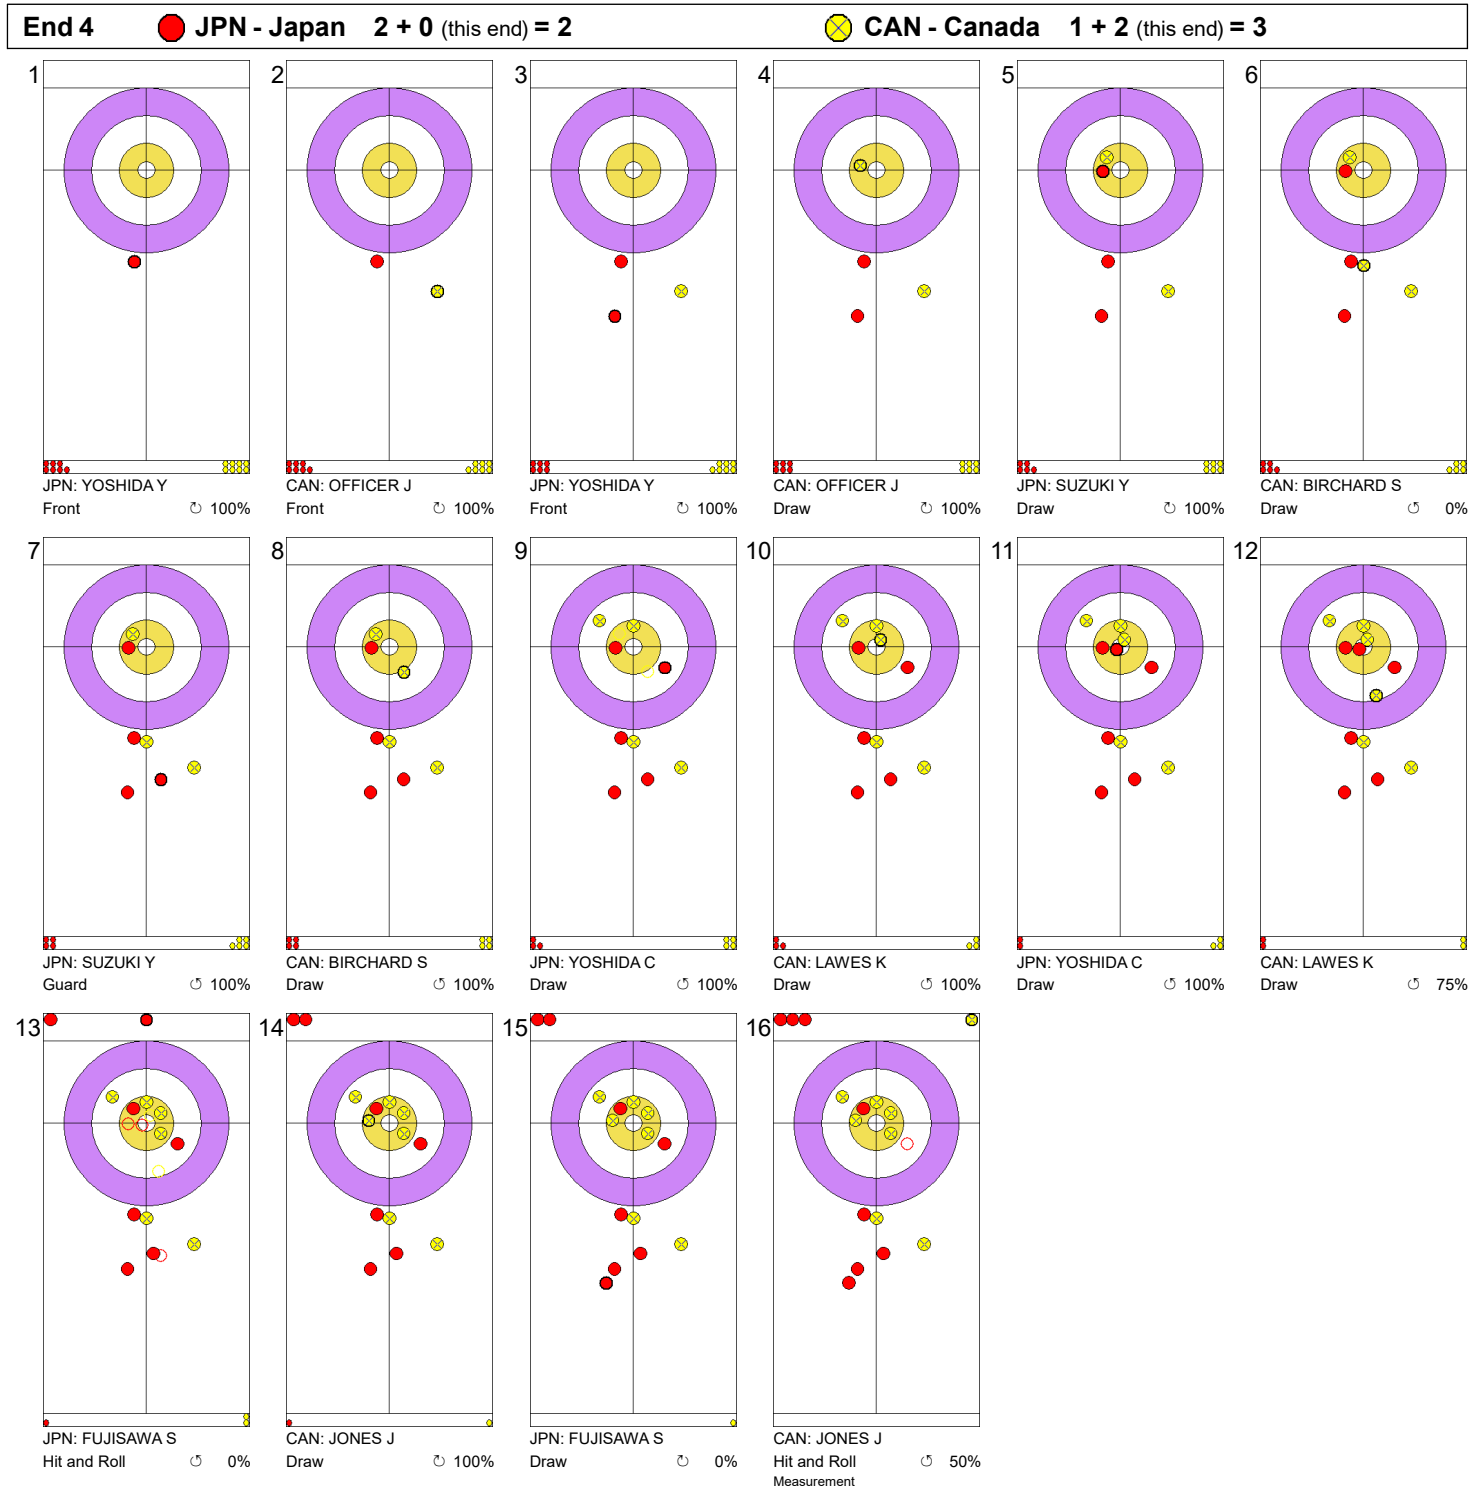

Game - Shot by Shot

**Legend:**  
 Clockwise     
  Counter-clockwise     
 - Not considered

Game - Shot by Shot

**Legend:**  
 ↻ Clockwise      ↺ Counter-clockwise      - Not considered

Game - Shot by Shot

**Legend:**  
 Clockwise     
  Counter-clockwise     
 - Not considered

Game - Shot by Shot

**Legend:**  
 ↻ Clockwise      ↺ Counter-clockwise      - Not considered

Game - Shot by Shot

**Legend:**  
 ↻ Clockwise      ↺ Counter-clockwise      - Not considered

Game - Shot by Shot

**Legend:**  
 ↻ Clockwise      ↺ Counter-clockwise      - Not considered

Game - Shot by Shot

**Legend:**  
 ↻ Clockwise      ↺ Counter-clockwise      - Not considered

Game - Shot by Shot

**Legend:**  
 ↻ Clockwise      ↺ Counter-clockwise      - Not considered

Game - Shot by Shot

End 9 ● JPN - Japan 6 + 0 (this end) = 6 ⊗ CAN - Canada 6 + 1 (this end) = 7

**Legend:**  
↻ Clockwise      ↺ Counter-clockwise      - Not considered