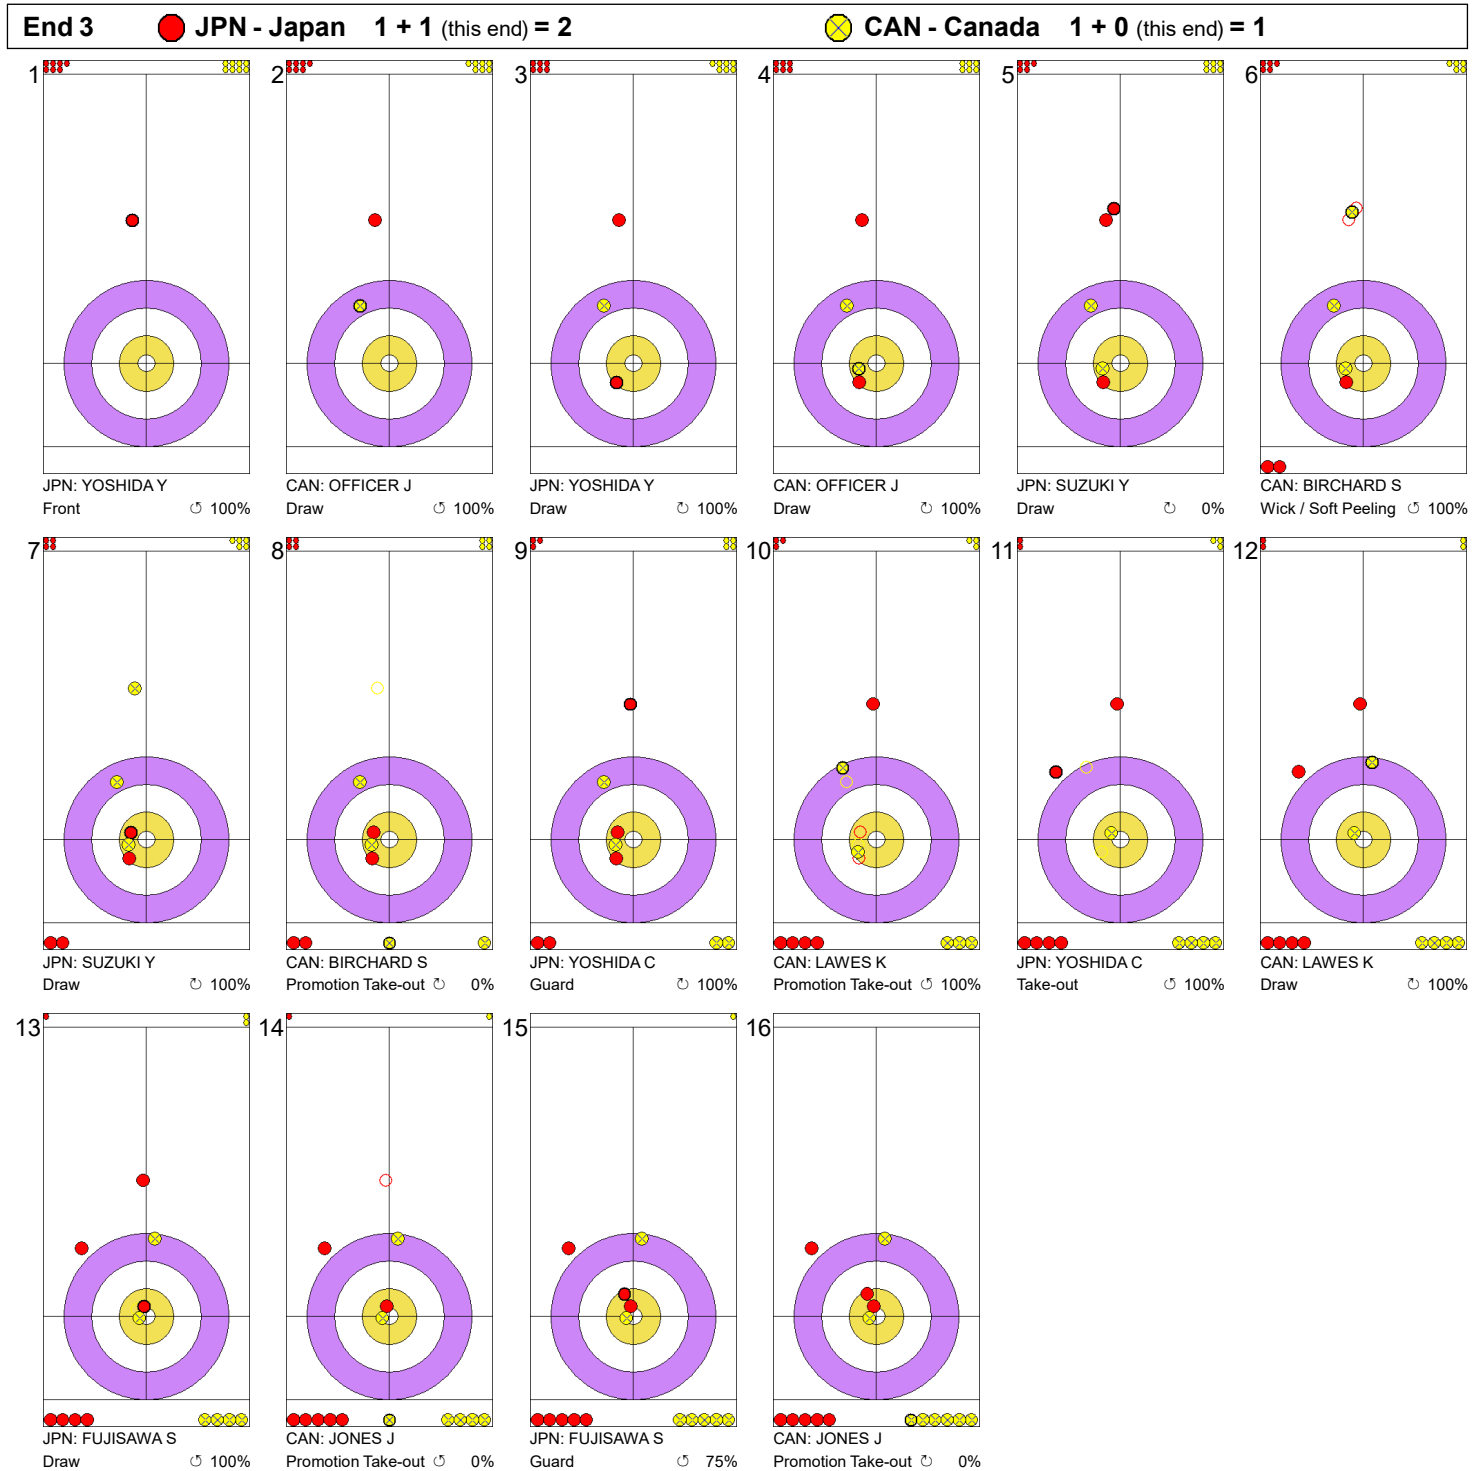

Game - Shot by Shot

**Legend:**  
 Clockwise     
  Counter-clockwise     
 - Not considered

Game - Shot by Shot

**Legend:**  
 ↻ Clockwise      ↺ Counter-clockwise      - Not considered

Game - Shot by Shot

**Legend:**  
 Clockwise     
  Counter-clockwise     
 - Not considered

Game - Shot by Shot

**Legend:**  
 ↻ Clockwise      ↺ Counter-clockwise      - Not considered

Game - Shot by Shot

**Legend:**  
 ↻ Clockwise      ↺ Counter-clockwise      - Not considered

Game - Shot by Shot

**Legend:**  
 ↻ Clockwise      ↺ Counter-clockwise      - Not considered

Game - Shot by Shot

**Legend:**  
 ↻ Clockwise      ↺ Counter-clockwise      - Not considered

Game - Shot by Shot

**Legend:**  
 ↻ Clockwise      ↺ Counter-clockwise      - Not considered

Game - Shot by Shot

End 9 ● JPN - Japan 6 + 0 (this end) = 6 ⊗ CAN - Canada 6 + 1 (this end) = 7

**Legend:**  
↻ Clockwise      ↺ Counter-clockwise      - Not considered